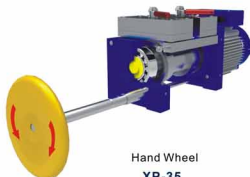

Traction belt (purposed)

XP-B30

Belt traction system accessories

Belt Lock  
(purposed)  
XP-L30

Brake Releaser  
(purposed)  
XP-S1

XP-D2

XP-D3

XP-D4

XP-D5

Hand Wheel  
XP-35

Guide Pulley  
(purposed)